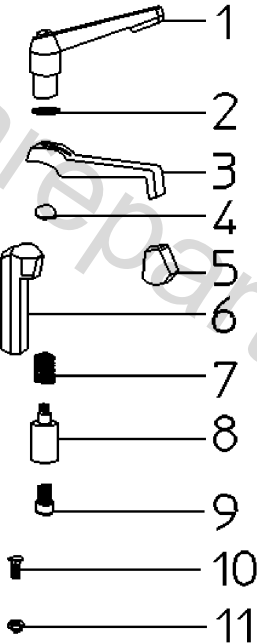

toolspareparts.com.au

Position	Amount	Type number	Description	PG
1	1	7006070978	RATCHET LOCK LEVER, FEMALE M 10 IG 22 MM	23
2	1	141150050	Washer	10
3	1	2390204020	CLAMPING ARM	18
4	1	2391204066	SHIM	10
5	1	2391204120	CLAMPING ARM CAP 20X20X25	12
7	1	7051204055	PRESSURE SPRING RDI 11X1,2X36	12
8	1	1395204048	THREADED BOLT RD 20X80	20
9	1	141114000	Cap screw	12
10	1	6110000608	CUP SQUARE NECK SCREW	10
11	1	6202002291	HEXAGON NUT, PREV. TORQUE TYPE	10
20	1	2390204283	CLAMPING ARM RETAINER	18